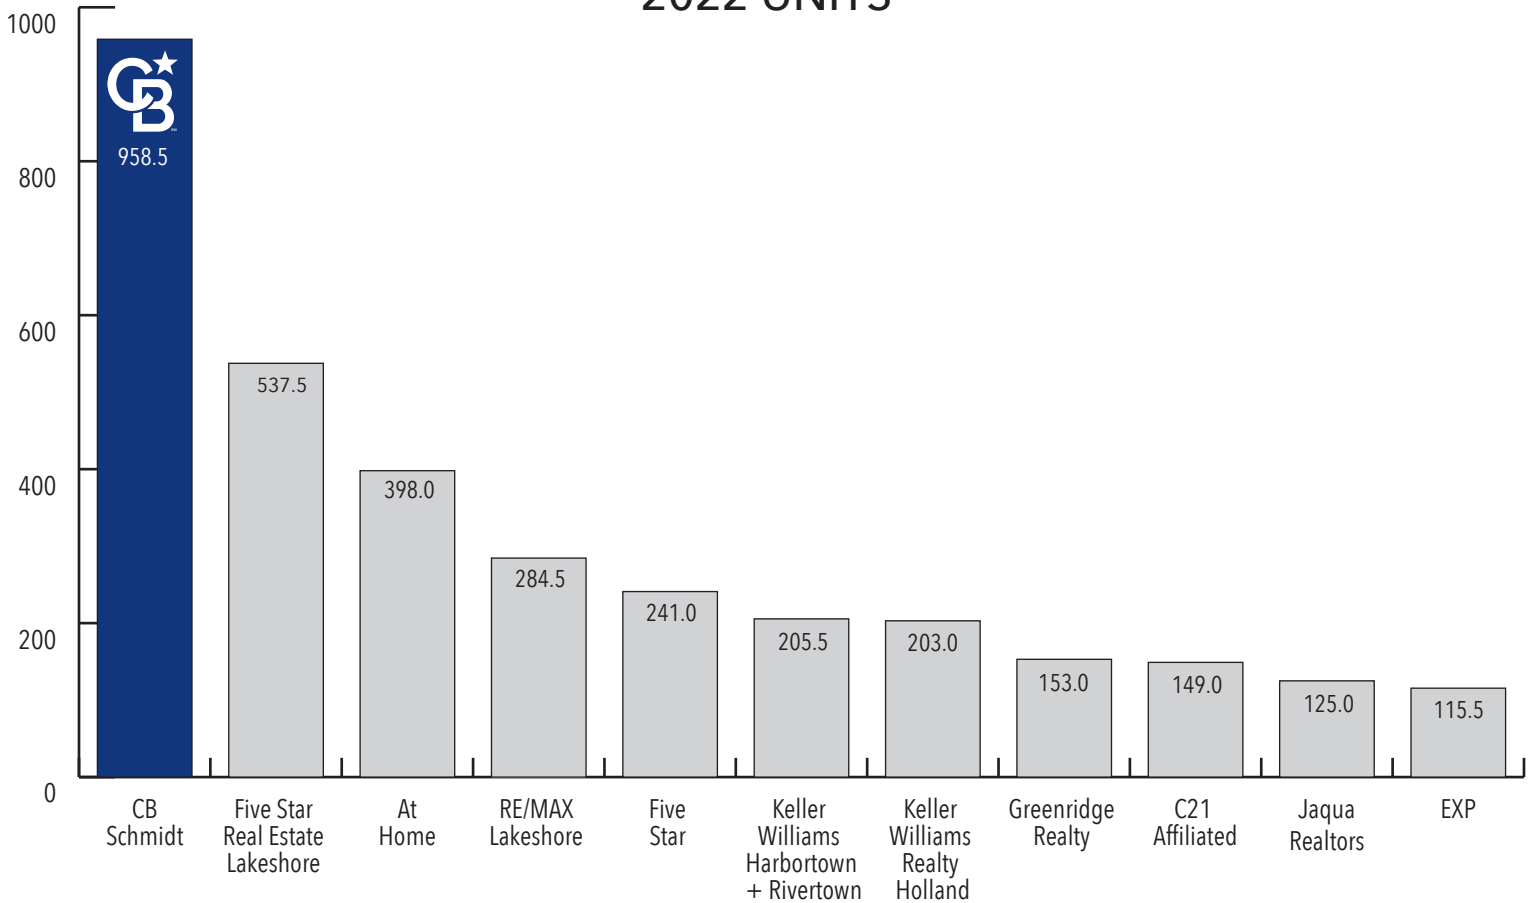

Holland 2022 UNITS

If your property is currently listed with another Brokerage, kindly disregard. It is not our intention to solicit the offerings of other Brokerages.
Trendgraphix Report. Listing Companies/Offices. Status: Sold. Search Parameters: Property types Residential, MultiFamily, Land, Commercial;. As of Jan 1, 2023.
 Date Range: 1/1/2022 to 12/31/2022. Number and Volume Calculated By Sides