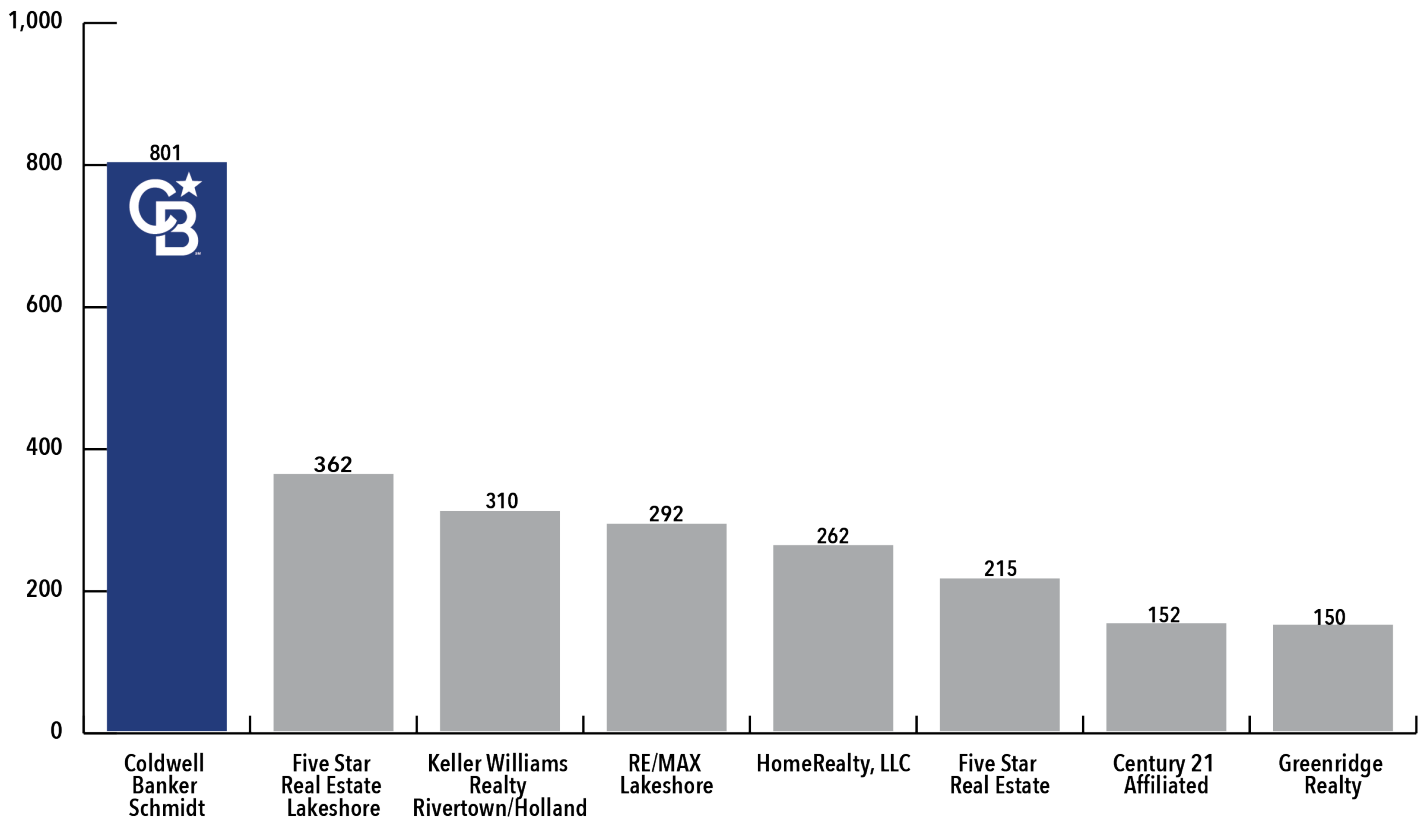

COLDWELL BANKER
AJS-SCHMIDT

COLDWELL BANKER
SCHMIDT REALTORS

COLDWELL BANKER
WOODLAND SCHMIDT

UNITS SOLD 2023

HOLLAND

Trendgraphix Report. Listing Companies/Offices. Status: Sold. Search Parameters: Property types; Residential, MultiFamily, Land, Commercial Sales. As of January 3, 2024. Date Range: 1/1/2023 to 12/31/2023. Number and volume calculated by sides.